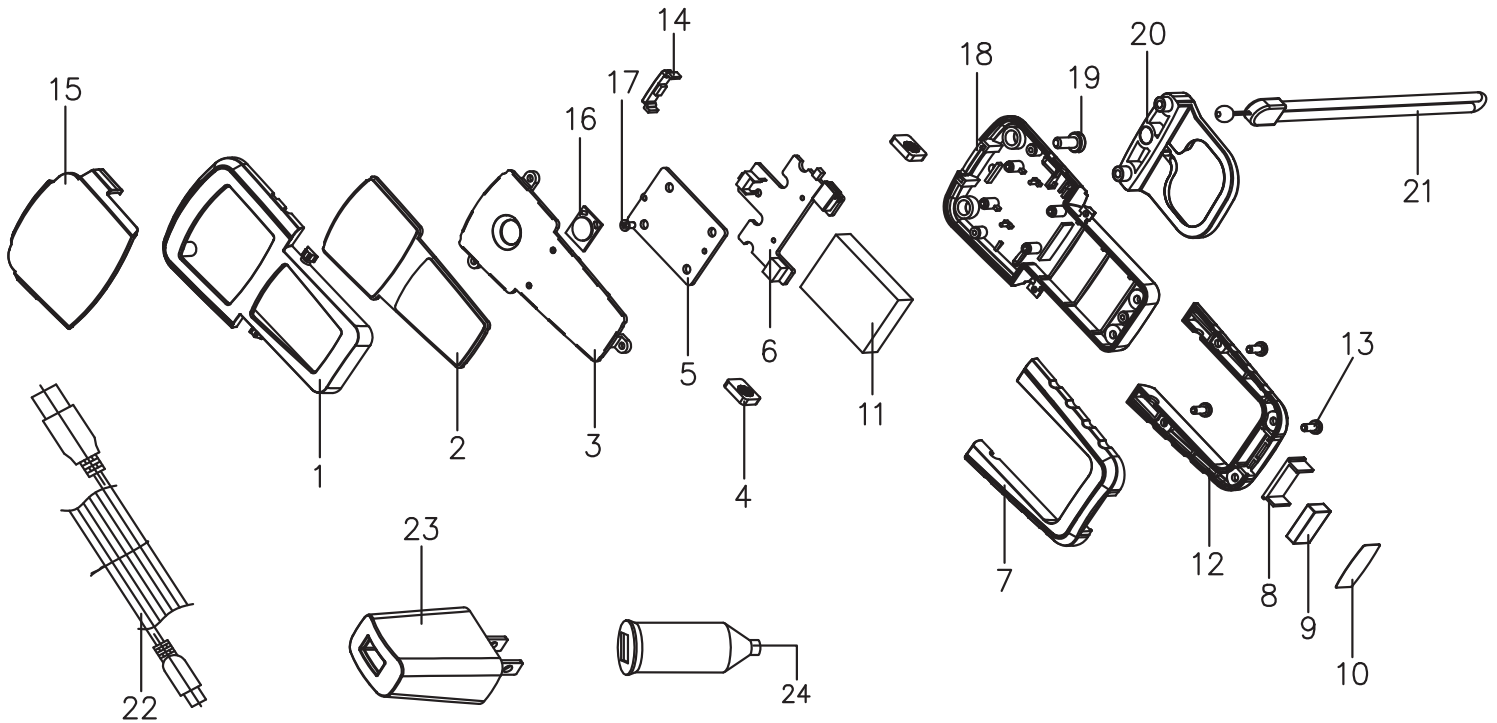

SABER® EXACTMATCH™ ATD-80450

ITEM#	ORDERING PART#	PART DESCRIPTION
1	PRT80340-01	FRONT HOUSING
2	PRT80340-02	TRANSPARENT COVER
3	PRT80450-03	REFLECTOR
4	PRT80340-04	GEAR
5	PRT80340-05	HEAT SINK
6	PRT80450-06	SWITCH BOARD
7	PRT80340-07-12	STAND & MAGNET ASSY
8	PRT80340-07-12	STAND & MAGNET ASSY
9	PRT80340-07-12	STAND & MAGNET ASSY
10	PRT80450-10	MAGNET STICKER
11	PRT80450-11	LI+ION BATTERY
12	PRT80340-07-12	STAND & MAGNET ASSY
13	PRT80340-13	SCREW
14	PRT80340-14	BUTTON
15	PRT80450-15	REPLACEMENT TRANSPARENT COVER
16	PRT80450-16	COB LED
17	PRT80340-17	SCREW
18	PRT80340-18	BACK HOUSING
19	PRT80340-19	SCREW
20	PRT80340-20	HOOK BASE
21	PRT80450-21	LANYARD
22	PRT80304-27	USB
23	PRT80304-22	AC ADAPTOR
24	PRT80304-31	CAR ADAPTOR